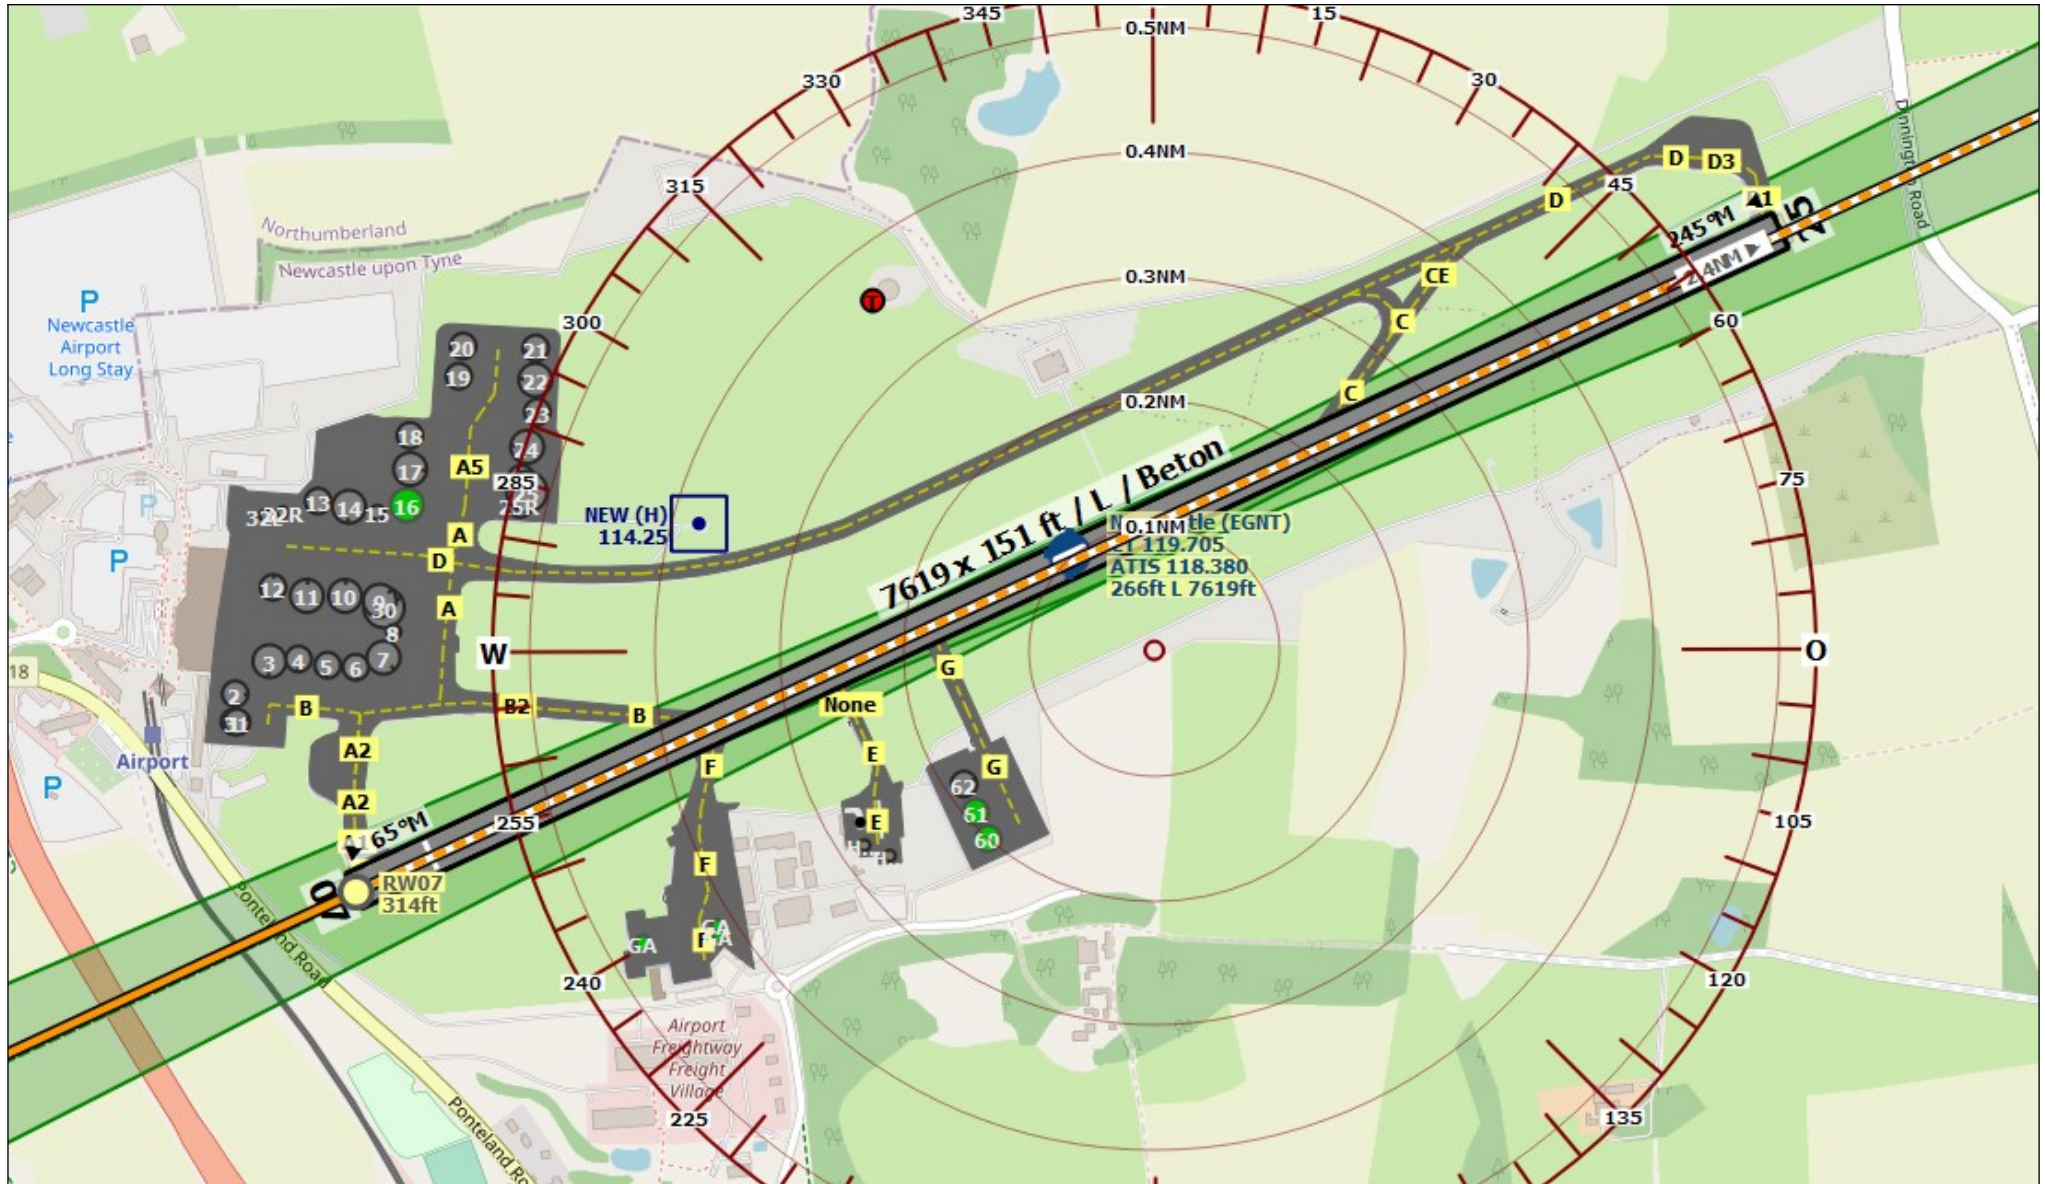

DAC-Online ATC - EGNT Airport Chart - Little NavMap

DAC-Online ATC - EGNT Airport Chart - Jeppesen

DAC-Online ATC - EGNT Airport Chart - Navigraph